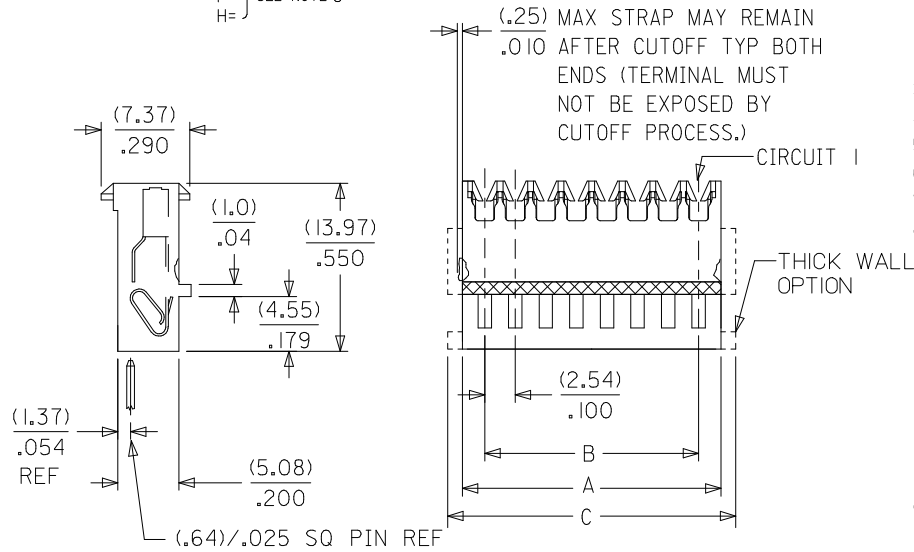

1. MATERIAL: UNFILLED NYLON, UL94V-2, MOLDED MATERIAL (CLEAR)
2. FINISH:
   - (102) OVERALL TIN: (0.00508)/.000200 MIN OVER (0.00254)/.000100 MIN COPPER.
   - (208) SELECT GOLD: (0.00038)/.000015 MIN, * SELECT TIN: (0.00254)/.000100 MIN, OVERALL NICKEL UNDERPLATE: (0.00127)/.000050 MIN.
   - (228) SELECT GOLD: (0.00076)/.000030 MIN, * SELECT TIN: (0.00254)/.000100 MIN, OVERALL NICKEL UNDERPLATE: (0.00127)/.000050 MIN.
   - (501) OVERALL GOLD: (0.00051)/.000020 MIN OVER (0.00076)/.000030 MIN NICKEL
   - (502) OVERALL GOLD: (0.00051)/.000020 MIN OVER (0.00127)/.000050 MIN NICKEL.
   - (503) OVERALL GOLD: (0.00076)/.000030 MIN OVER (0.00127)/.000050 MIN NICKEL.
   - (P909) OVERALL TIN: (0.00254)/.000100 MIN. *THE PRIMARY SHIPPING CARTON WILL BE LABELED COMPLIANT TO RoHS DIRECTIVE 2002/95/EC AND ELV ANNEX II OF DIRECTIVE 2000/53/EC*. CARTONS WITHOUT THIS LABEL MAY CONTAIN PRODUCT WITH TIN/LEAD PLATINGS.
3. PRODUCT SPECIFICATION: PS-7720-001
4. PACKAGING: BULK PK-7720-001 SEE CHART
5. THESE HOUSINGS ARE FOR USE WITH SINGLE 22 AWG WIRE TERMINATION ONLY
6. COLOR STRIPE TO RUN LENGTH OF RIB AS SHOWN (SEE CHART FOR COLOR)
7. SEE APPLICATION SPEC SMES-7720-0002 FOR ADDITIONAL INFORMATION.
8. WIRE SPECIFICATIONS: SEE SMES-7720-0002 (INSUL. DIA (1.52)/.060 MAX)
   SLOT SIZE A FOR USE WITH:
   26 AWG SOLID, STRANDED TINNED
   28 AWG SOLID, STRANDED TINNED, AND STRANDED TOPCOAT
   SLOT SIZE H FOR USE WITH:
   24 AWG SOLID, STRANDED TINNED, AND STRANDED TOPCOAT
   26 AWG STRANDED TOPCOAT
   SLOT SIZE F FOR USE WITH:
   22 AWG STRANDED TINNED
9. THIS PART CONFORMS TO CLASS B REQUIREMENTS OF COSMETIC SPECIFICATION PS-45499-002.

CORRECT HSG. NO.'S
EC NO: UCP2009-2291
DRWN:MKIPPER 2009/04/16
CHKD:SSOUSEK 2009/04/17
APPR:FSM:TH 2009/04/17

DESCRIPTION

REV

BA

QUALITY SYMBOLS

▽=0

▽C=0

GENERAL TOLERANCES (UNLESS SPECIFIED)

	mm	INCH
4 PLACES	± ---	± ---
3 PLACES	± ---	± ---
2 PLACES	± ---	± ---
1 PLACE	± ---	± ---

ANGULAR ±1/2°

DRAFT WHERE APPLICABLE MUST REMAIN WITHIN DIMENSIONS

DIMENSION STYLE
MM/IN

DRAWN BY DATE
SAMIEC 2004/04/13

CHECKED BY DATE
SAMIEC 2004/04/13

APPROVED BY DATE
MARGULIS 2004/04/13

MATERIAL NO.
SEE CHART

SIZE
A

SCALE --- INCH

DESIGN UNITS INCH

THIRD ANGLE PROJECTION

TITLE
KK 100 IDT CONNECTOR ASSEMBLY

MOLEX MOLEX INCORPORATED

DOCUMENT NO. SD-7720-001

SHEET NO. 1 OF *

THIS DRAWING CONTAINS INFORMATION THAT IS www.DataSheet4U.com EX INCORPORATED AND SHOULD NOT BE USED WITHOUT WRITTEN PERMISSION